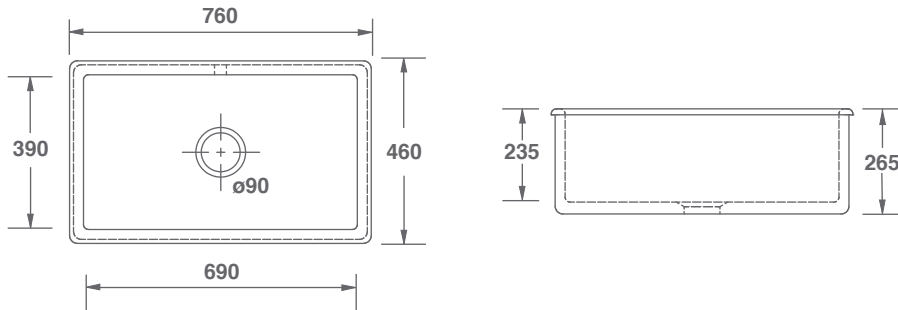

INSET & UNDERMOUNT COLLECTION

- INSET 800 -

FEATURES

Inset or undermount sink. Round overflow.
Central 3½" waste outlet suitable for basket strainer
or waste disposer. Lifetime warranty.

All our sinks come in a choice of white or biscuit.

Product	Code	Dimensions					
			W	D	H	Waste	Weight
Inset 800 White	SCIN760WH	(mm)	760	460	265	90	65kg
		(in)	30	18	10½	3½	
Inset 800 Biscuit	SCIN760PN	(mm)	760	460	265	90	65kg
		(in)	30	18	10½	3½	

Please note: All nominal dimensions in mm. Dimensions may vary by +/- 2% due to manufacturing process