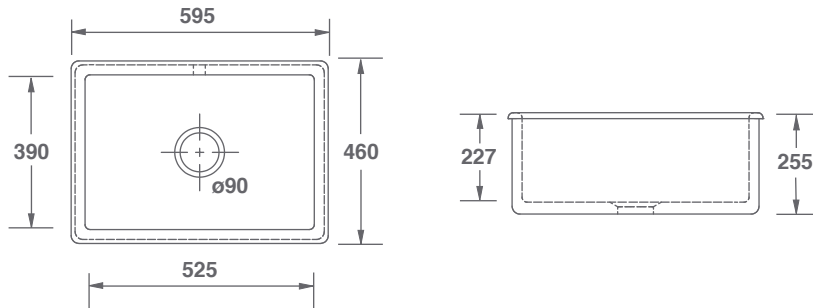

### FEATURES

Inset or undermount sink. Round overflow.  
Central 3½" waste outlet suitable for basket strainer  
or waste disposer. Lifetime warranty.

*All our sinks come in a choice of white or biscuit.*

Product	Code	Dimensions					
			W	D	H	Waste	Weight
Inset 600 White	SCIN595WH	(mm)	595	460	255	90	50kg
		(in)	23½	18	10	3½	
Inset 600 Biscuit	SCIN595PN	(mm)	595	460	255	90	50kg
		(in)	23½	18	10	3½	

Please note: All nominal dimensions in mm. Dimensions may vary by +/- 2% due to manufacturing process