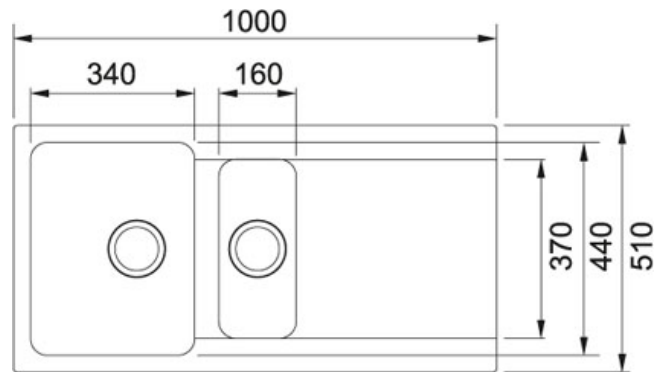

Orion OID 651 Tectonite Carbon Black | 114.0316.242

FAMILY : Sinks | SERIE : Orion | MODEL : OID 651 | FINISH : Tectonite Carbon Black | INSTALLATION TYPE : Inset

TECHNICAL DATA

Cabinet Size	800.00 mm
Length Overall	1,000.00 mm
Width Overall	510.00 mm
Length of large bowl	340.00 mm
Width of large bowl	440.00 mm
Depth of large bowl	190.00 mm
Length of small bowl	160.00 mm
Width of small bowl	370.00 mm
Depth of small bowl	140.00 mm
Cutout Length	984.00 mm
Cutout Width	494.00 mm
Cut-Out Template	No
Position of Drainer	Reversible
Position of small bowl	Reversible