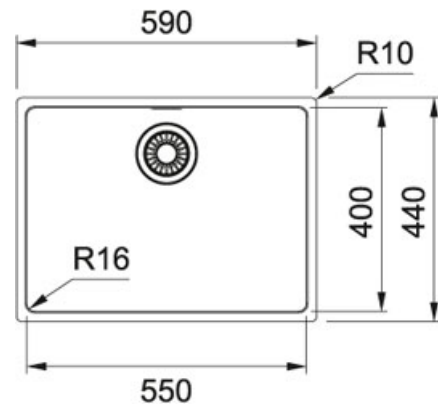

Maris Stainless Steel | 122.0553.947

FAMILY : Sinks | FINISH : Stainless Steel | SERIE : Maris | MODEL : MRX 110-55 | INSTALLATION TYPE : Undermount

A modern and minimalistic undermount design with hygienic overflow. Available with a range of accessories, the sink's matt finish is the perfect fit with contemporary kitchen and living areas.

Also available as an inset Slim-Top format model.

TECHNICAL DATA

| | |
|----------------------|-----------|
| Length Overall | 590.00 mm |
| Width Overall | 440.00 mm |
| Length of large bowl | 550.00 mm |
| Width of large bowl | 400.00 mm |
| Depth of large bowl | 180.00 mm |
| Cutout Length | 550.00 mm |
| Cutout Width | 400.00 mm |
| Cabinet Size | 800.00 mm |