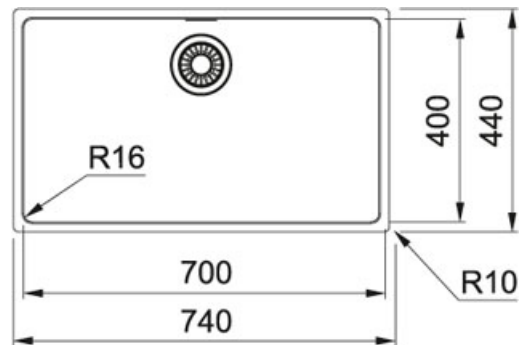

Maris MRX 110 70 Stainless Steel | 122.0531.911

FAMILY : **Sinks** | SERIE : **Maris** | FINISH : **Stainless Steel** | MODEL : **MRX 110 70** | INSTALLATION TYPE : **Undermount**

A modern and minimalistic undermount design with hygienic overflow. Available with a range of accessories, the sink's matt finish is the perfect fit with contemporary kitchen and living areas.

Also available as an inset Slim-Top format model.

TECHNICAL DATA

Length Overall	740.00 mm
Width Overall	440.00 mm
Cabinet Size	800.00 mm
Depth of large bowl	180.00 mm
Width of large bowl	400.00 mm
Length of large bowl	700.00 mm